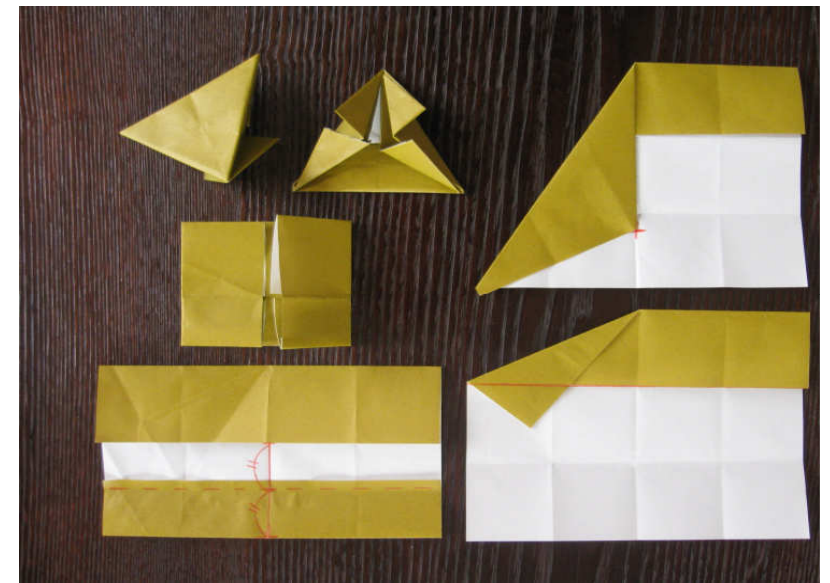

< *DIVINE ORIGAMI PYRAMID* >

It was designed by Mr. Hideki Matsumoto and Ken Chijimatsu in Japan.