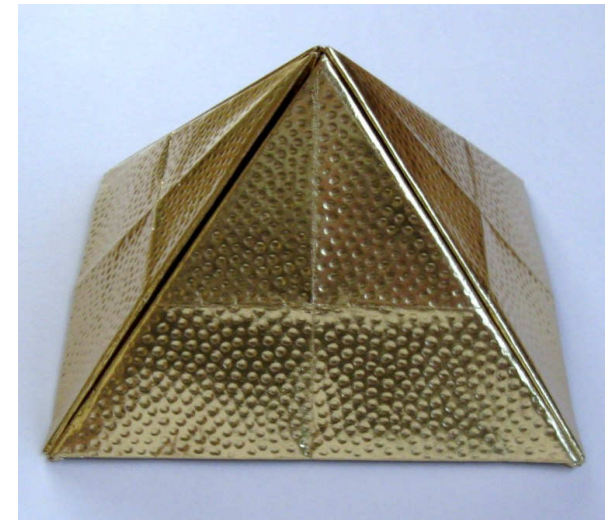

< *DIVINE ORIGAMI PYRAMID* >

It was designed by Mr. Hideki Matsumoto and Ken Chijimatsu in Japan.