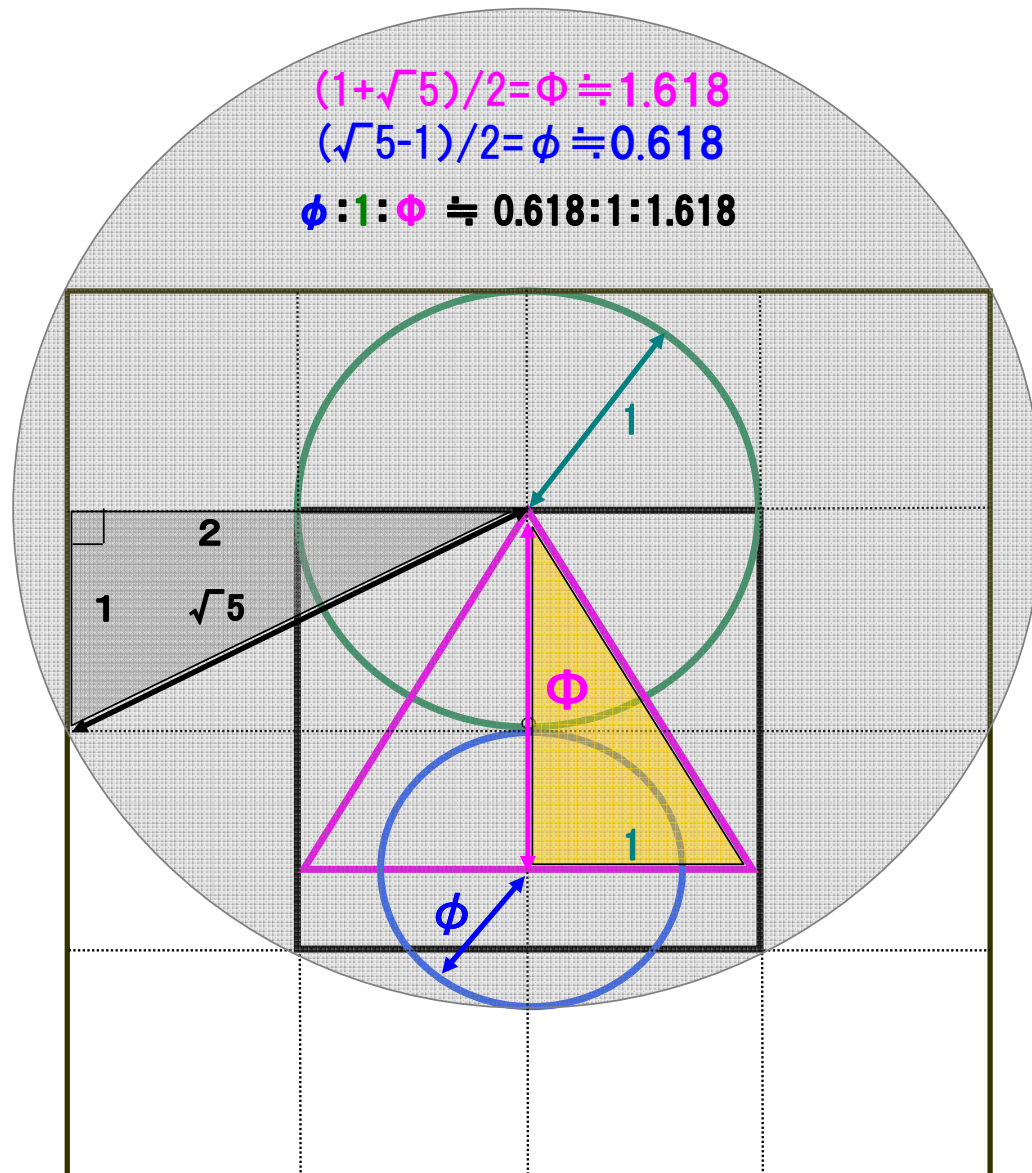

< *DIVINE ORIGAMI PYRAMID* >

It was designed by Mr. Hideki Matsumoto and Ken Chijimatsu in Japan.