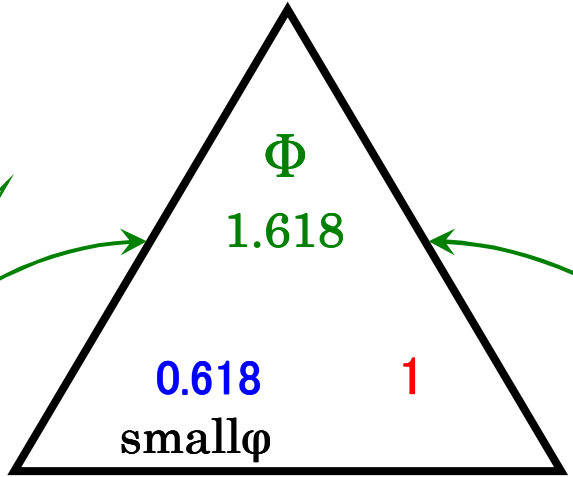

● ▲ ■
The Universe
 Super 3 phases theory

2015.1.18

by Ken Chijimatsu
 千々松 健

Golden ratio
 Divine proportion

- Essence ▲ Logic 1D
- Substance ■ Cause 2D
- Phenomena ● Result 3D

Invertible-abduction

Yin Yang
 Torus : 3D